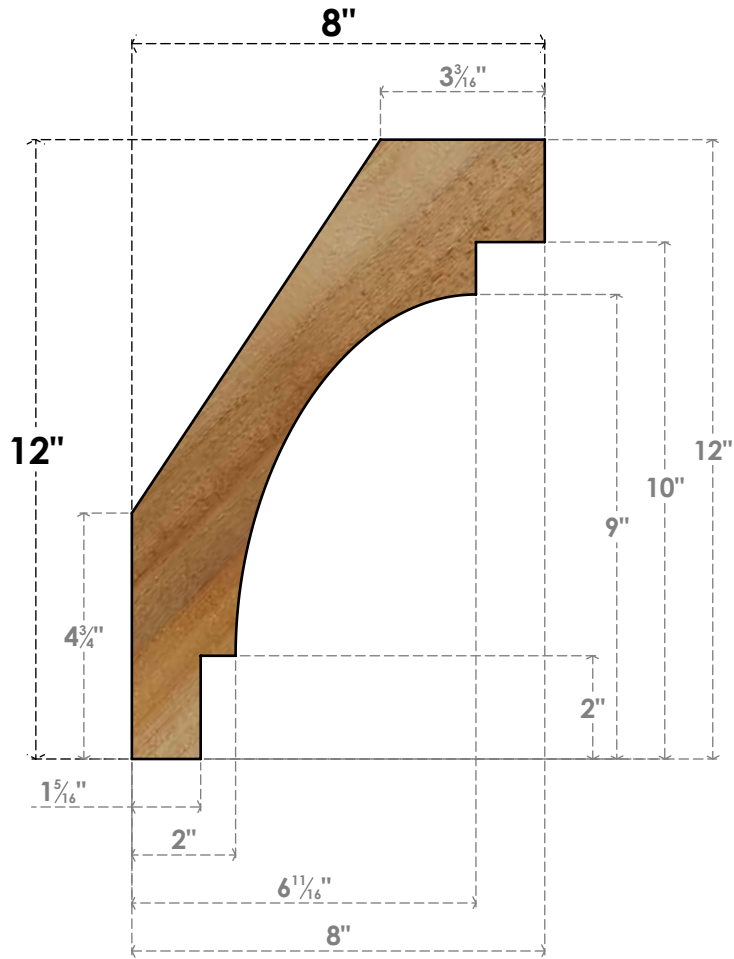

BRC04X08X12MRC00RWR

4"W X 8"D X 12"H MERCED ROUGH SAWN BRACE, WESTERN RED CEDAR

SIDE

FRONT

EKENA MILLWORK
 2300 WEST MAIN ST.
 CLARKSVILLE, TX 75426
 TOLL FREE: 866-607-0453
 WWW.EKENAMILLWORK.COM

NOTES

1. INSTALLATION TO BE COMPLETED IN ACCORDANCE WITH MANUFACTURER'S SPECIFICATIONS.
2. DRAWING MAY NOT BE TO SCALE
3. THIS DRAWING IS INTENDED FOR DESIGN AND PLANNING PURPOSES ONLY.
4. ALL INFORMATION CONTAINED HEREIN WAS CURRENT AT THE TIME OF DEVELOPMENT BUT MUST BE REVIEWED AND APPROVED BY THE PRODUCT MANUFACTURER TO BE CONSIDERED ACCURATE.
5. PRODUCTS ARE NOT KILN DRIED. THIS ITEM IS UNIQUE AND WILL CONTAIN THE NATURAL VARIATIONS THAT THE WOOD SPECIES OFFERS. THIS MAY RESULT IN VARIATIONS UP TO 1/4"