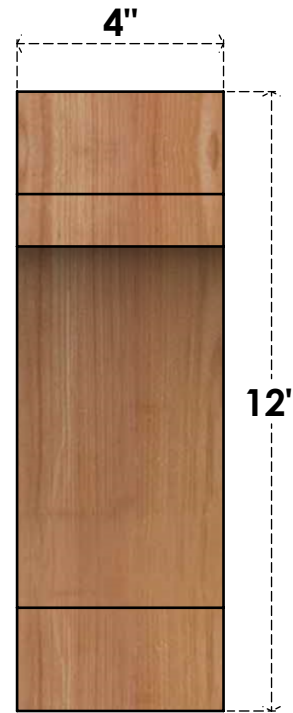

BRC04X08X12MRC00RWR

4"W X 8"D X 12"H MERCED ROUGH SAWN BRACE, WESTERN RED CEDAR

SIDE

FRONT

EKENA MILLWORK
 2300 WEST MAIN ST.
 CLARKSVILLE, TX 75426
 TOLL FREE: 866-607-0453
 WWW.EKENAMILLWORK.COM

NOTES

1. INSTALLATION TO BE COMPLETED IN ACCORDANCE WITH MANUFACTURER'S SPECIFICATIONS.
2. DRAWING MAY NOT BE TO SCALE
3. THIS DRAWING IS INTENDED FOR DESIGN AND PLANNING PURPOSES ONLY.
4. ALL INFORMATION CONTAINED HEREIN WAS CURRENT AT THE TIME OF DEVELOPMENT BUT MUST BE REVIEWED AND APPROVED BY THE PRODUCT MANUFACTURER TO BE CONSIDERED ACCURATE.
5. PRODUCTS ARE NOT KILN DRIED. THIS ITEM IS UNIQUE AND WILL CONTAIN THE NATURAL VARIATIONS THAT THE WOOD SPECIES OFFERS. THIS MAY RESULT IN VARIATIONS UP TO 1/4"